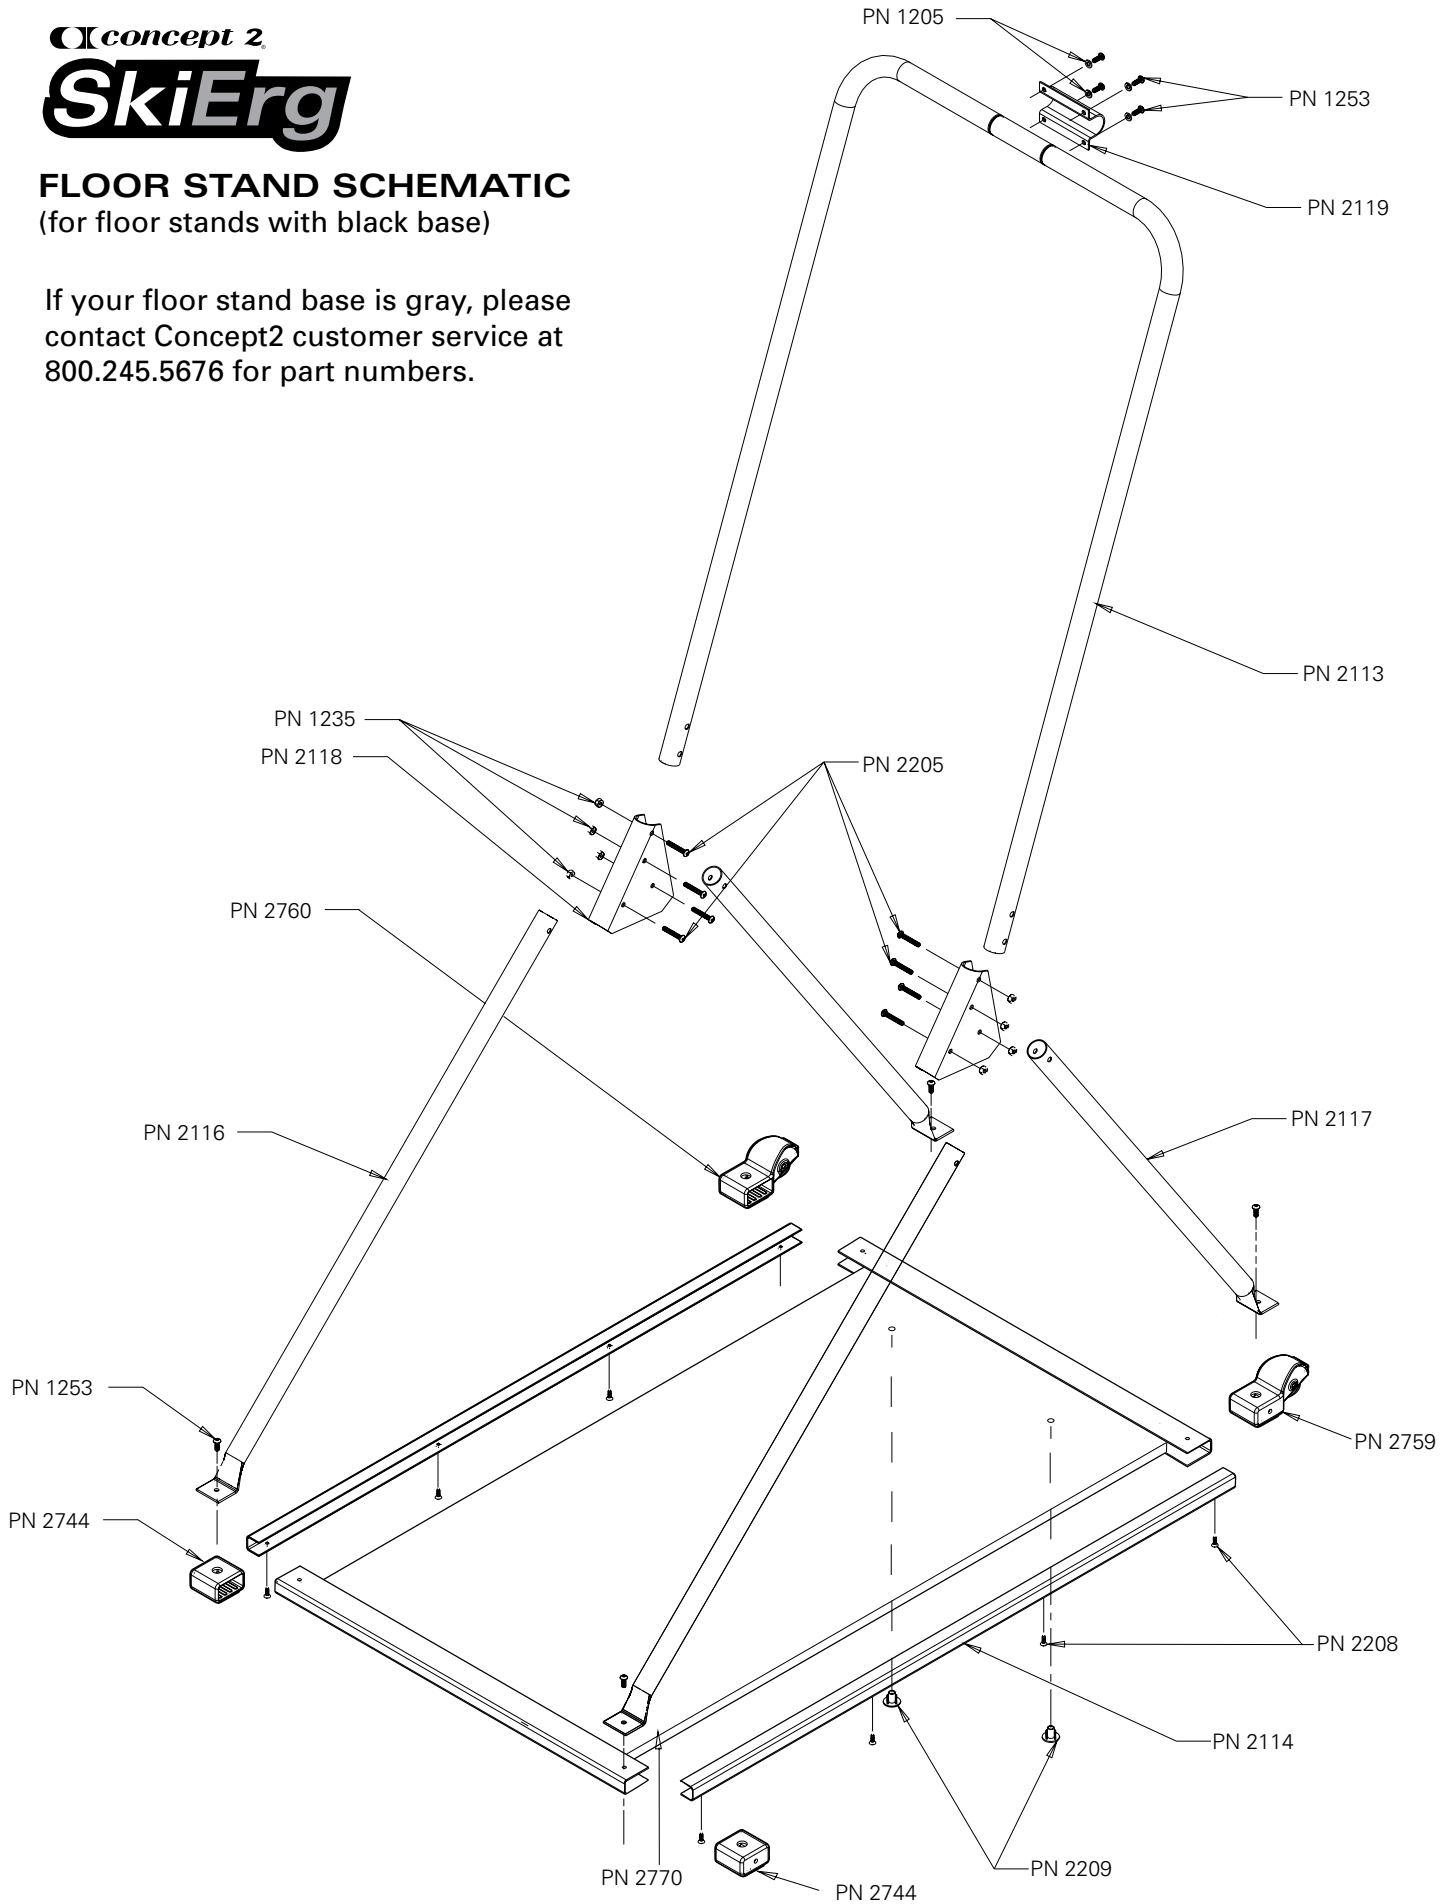

FLOOR STAND SCHEMATIC

(for floor stands with black base)

If your floor stand base is gray, please contact Concept2 customer service at 800.245.5676 for part numbers.

Despiece Plataforma Suelo SkiErg Concept2

Código	Descripción
1235	Tuerca Plataforma SkiErg SS 2E
1253	Tornillo C2 Medio 2E
2770	Anti Skid Deck 3/4" (includes PN 2114, 2744, 2759, 2760 as an assembly)
2113	Top Bar
2114	Long Base Channel
2116	Long Support Tube
2117	Short Support Tube
2118	Gusset
2119	Top Bracket
2205	1/4-20 x 1.75 button
2208	410 SS Flathead Screw
2209	Tee Nut 1/4-20 x 1/2" SS
2744	Tope Goma Pata SkiErg
2759	Pata Rueda Dcha. SkiErg
2760	Pata Rueda Izda. SkiErg